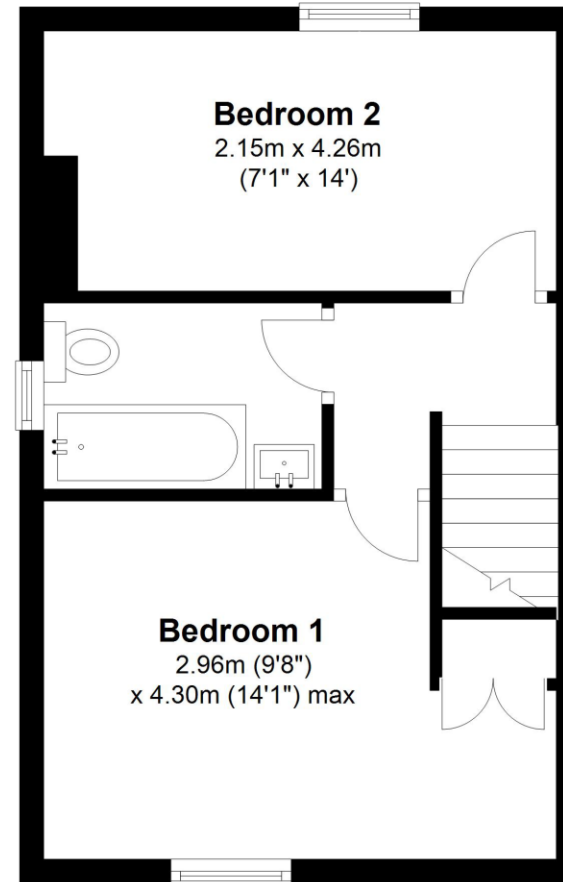

## Ground Floor

Approx. 28.4 sq. metres (305.2 sq. feet)

## First Floor

Approx. 29.3 sq. metres (315.0 sq. feet)

Total area: approx. 57.6 sq. metres (620.3 sq. feet)

**Worsley Arms Cottage, Hovingham**