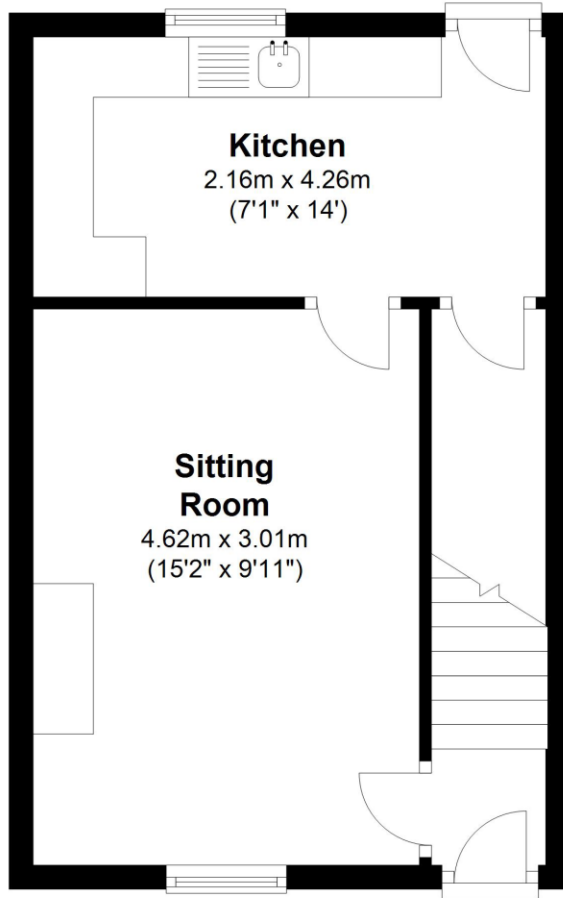

## Ground Floor

Approx. 28.4 sq. metres (305.2 sq. feet)

## First Floor

Approx. 29.3 sq. metres (315.0 sq. feet)

Total area: approx. 57.6 sq. metres (620.3 sq. feet)

**Worsley Arms Cottage, Hovingham**